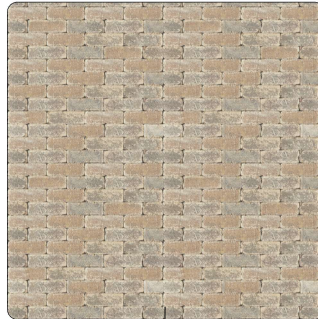

Retaining Wall - Unilock - Brussels Dimensional Stone  
- 12" x 4" x 8" - Almond Grove

Retaining Wall - Unilock - Brussels Dimensional Stone  
- 12" x 4" x 8" - Coffee Creek

Retaining Wall - Unilock - Brussels Dimensional Stone  
- 12" x 4" x 8" - Limestone

Retaining Wall - Unilock - Brussels Dimensional Stone  
- 12" x 4" x 8" - Sandstone

Retaining Wall - Unilock - Brussels Dimensional Stone  
- 12" x 4" x 8" - Sierra

**HOW TO  
TRANSFER  
MATERIALS**

**HOW TO  
RELINK  
MATERIALS**