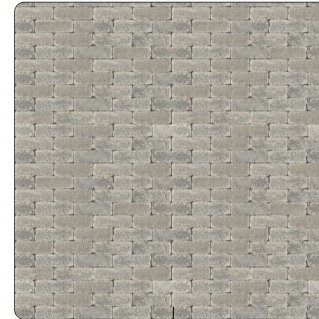

Retaining Wall - Unilock - Brussels Dimensional Stone  
- 12" x 4" x 8" - Almond Grove

Retaining Wall - Unilock - Brussels Dimensional Stone  
- 12" x 4" x 8" - Coffee Creek

Retaining Wall - Unilock - Brussels Dimensional Stone  
- 12" x 4" x 8" - Limestone

Retaining Wall - Unilock - Brussels Dimensional Stone  
- 12" x 4" x 8" - Sandstone

Retaining Wall - Unilock - Brussels Dimensional Stone  
- 12" x 4" x 8" - Sierra

**HOW TO  
TRANSFER  
MATERIALS**

**HOW TO  
RELINK  
MATERIALS**