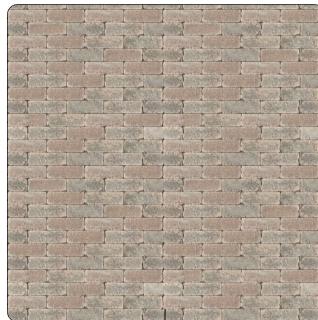

Retaining Wall - Unilock - Brussels Dimensional Stone  
- 12" x 4" x 8" - Almond Grove

Retaining Wall - Unilock - Brussels Dimensional Stone  
- 12" x 4" x 8" - Coffee Creek

Retaining Wall - Unilock - Brussels Dimensional Stone  
- 12" x 4" x 8" - Limestone

Retaining Wall - Unilock - Brussels Dimensional Stone  
- 12" x 4" x 8" - Sandstone

Retaining Wall - Unilock - Brussels Dimensional Stone  
- 12" x 4" x 8" - Sierra

**HOW TO  
TRANSFER  
MATERIALS**

**HOW TO  
RELINK  
MATERIALS**