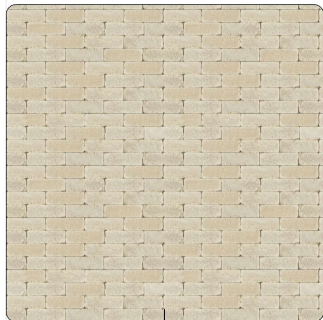

Retaining Wall - Unilock - Brussels Dimensional Stone  
- 12" x 4" x 8" - Almond Grove

Retaining Wall - Unilock - Brussels Dimensional Stone  
- 12" x 4" x 8" - Coffee Creek

Retaining Wall - Unilock - Brussels Dimensional Stone  
- 12" x 4" x 8" - Limestone

Retaining Wall - Unilock - Brussels Dimensional Stone  
- 12" x 4" x 8" - Sandstone

Retaining Wall - Unilock - Brussels Dimensional Stone  
- 12" x 4" x 8" - Sierra

**HOW TO  
TRANSFER  
MATERIALS**

**HOW TO  
RELINK  
MATERIALS**