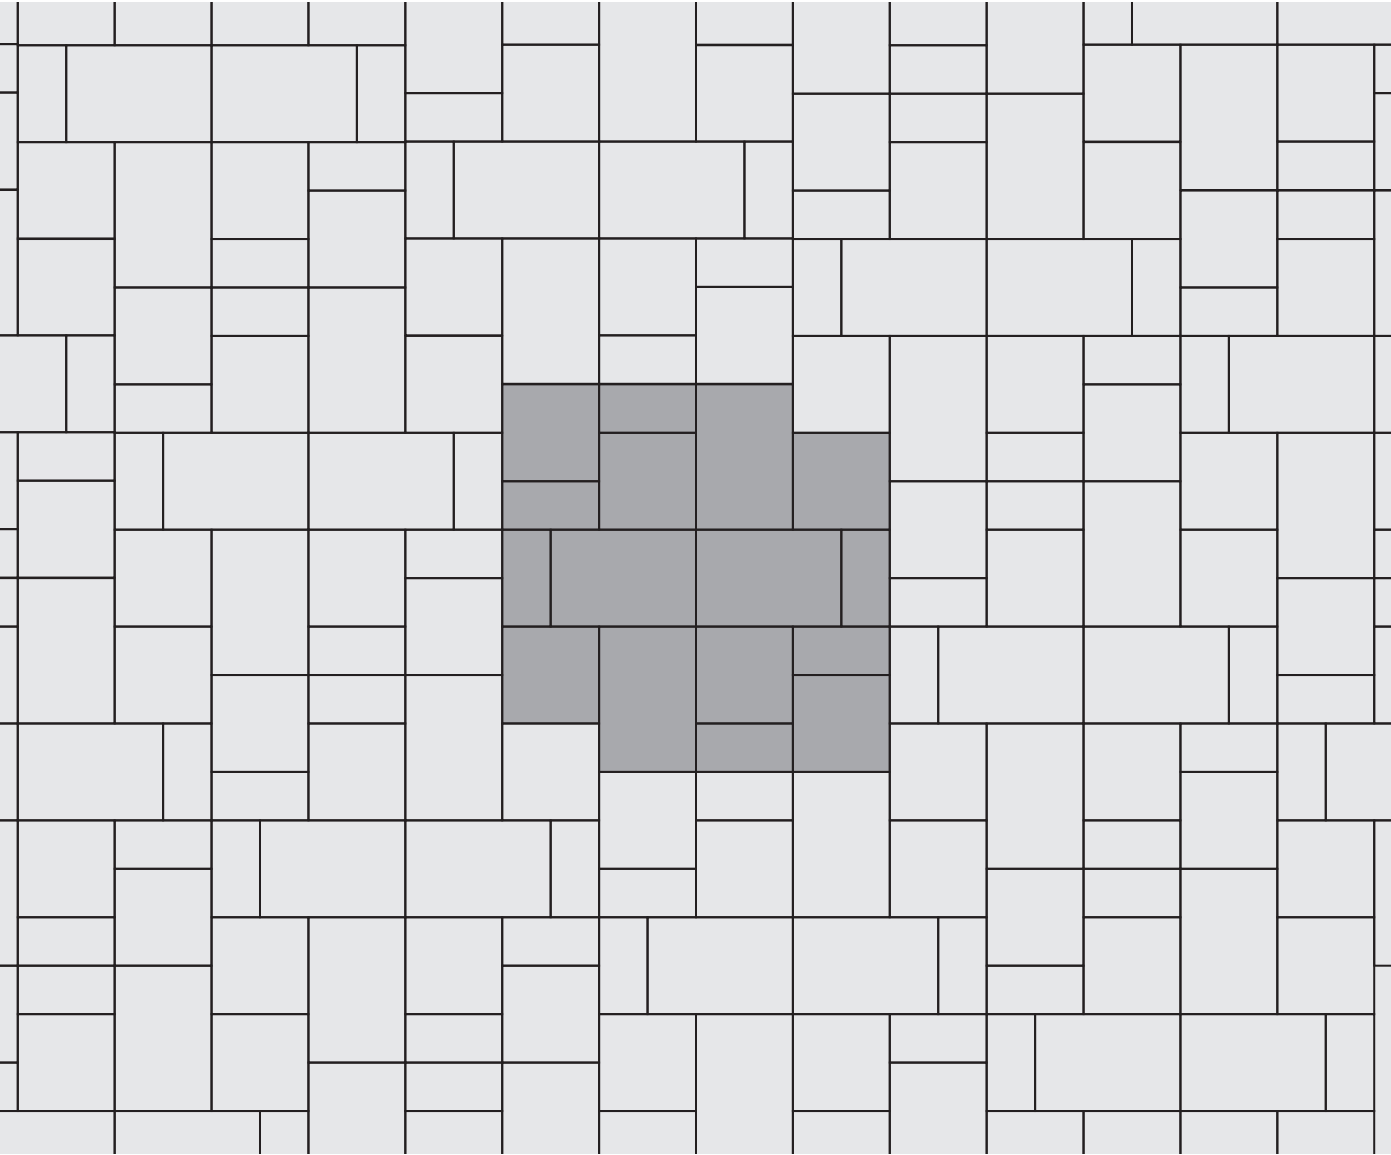

URBAN™

PATTERN F

Random

Shaded area represents repeatable pattern.

NOTE: Some patterns may not necessarily reflect the percentages of stone sizes within a particular bundle configuration. In some cases you may have extras in one or more of the sizes. This must be accounted for in your planning and design.